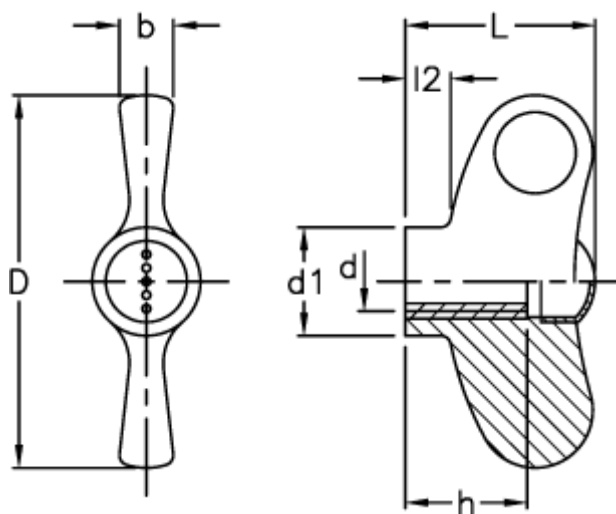

Data Sheet

Article number: 23052232414

Description: E+G Wing nut
EWN.55 B-M8-C4, yellow cap

Measures

b	= 8
D	= 55
d1	= 16.0
d 6H	= M8
h	= 18
L	= 28
l2	= 6.5